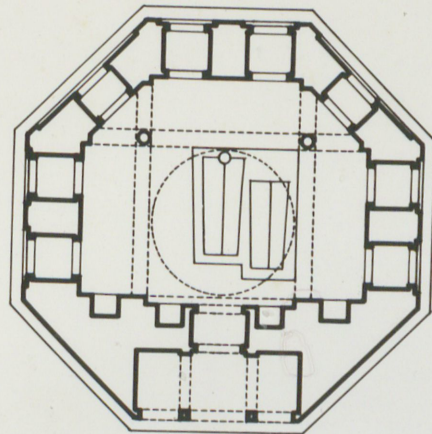

0 1 2 3 4 5 10m. A.K.

0 1 2 3 4 5 10m. A.K.

X

(LIST)
BARBAROS TÜRBESİ
BESİKTAŞ

(ALT)
KILIÇ ALI PASA TÜRBESİ PLAN & KESİT PLANI
İSTANBUL - TOPRAKÇI

0 1 2 3 4 5 10m A.K.

0 1 2 3 4 5 10m A.K.

11.6.79

(ÜST)

BARBAROS TÜRBESİ

BESİKTAŞ

(ALT)

KILIK ALI PAŞA TÜRBESİ

PLAN & KESİT PLANI

İSTANBUL - TOPRAKNE