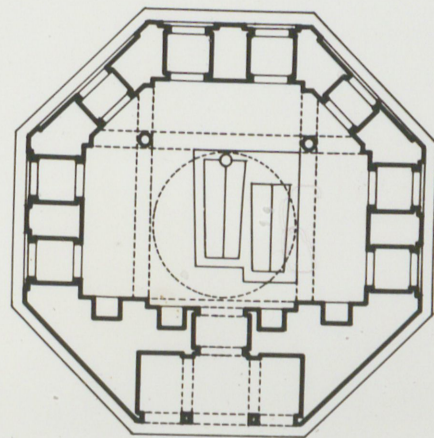

0 1 2 3 4 5 10m. A.K.

0 1 2 3 4 5 10m. A.K.

X

(LIST)
BARBAROS TÜRBESİ
BESİKTAŞ

(ALT)
KILIÇ ALI PASA TÜRBESİ PLAN & KESİT PLANI
İSTANBUL - TOPRAKÇI

0 1 2 3 4 5 10m A.K.

0 1 2 3 4 5 10m A.K.

11.6.79

(ÜST)

BARBAROS TÜRBESİ

BESİKTAŞ

(ALT)

KILIK ALI PAŞA TÜRBESİ

PLAN & KESİT PLANI

İSTANBUL - TOPRAKNE