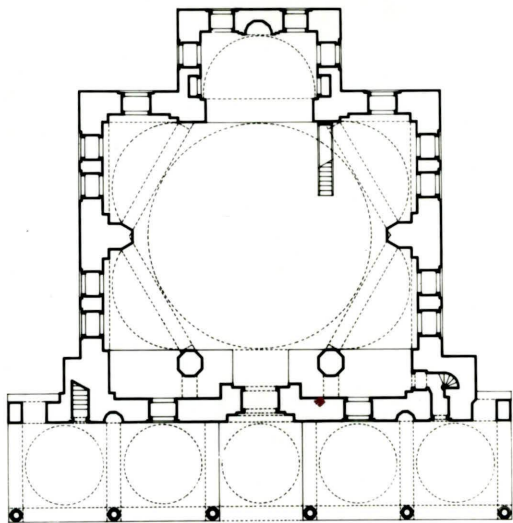

0 1 2 3 4 5 10 15 20m A.K.