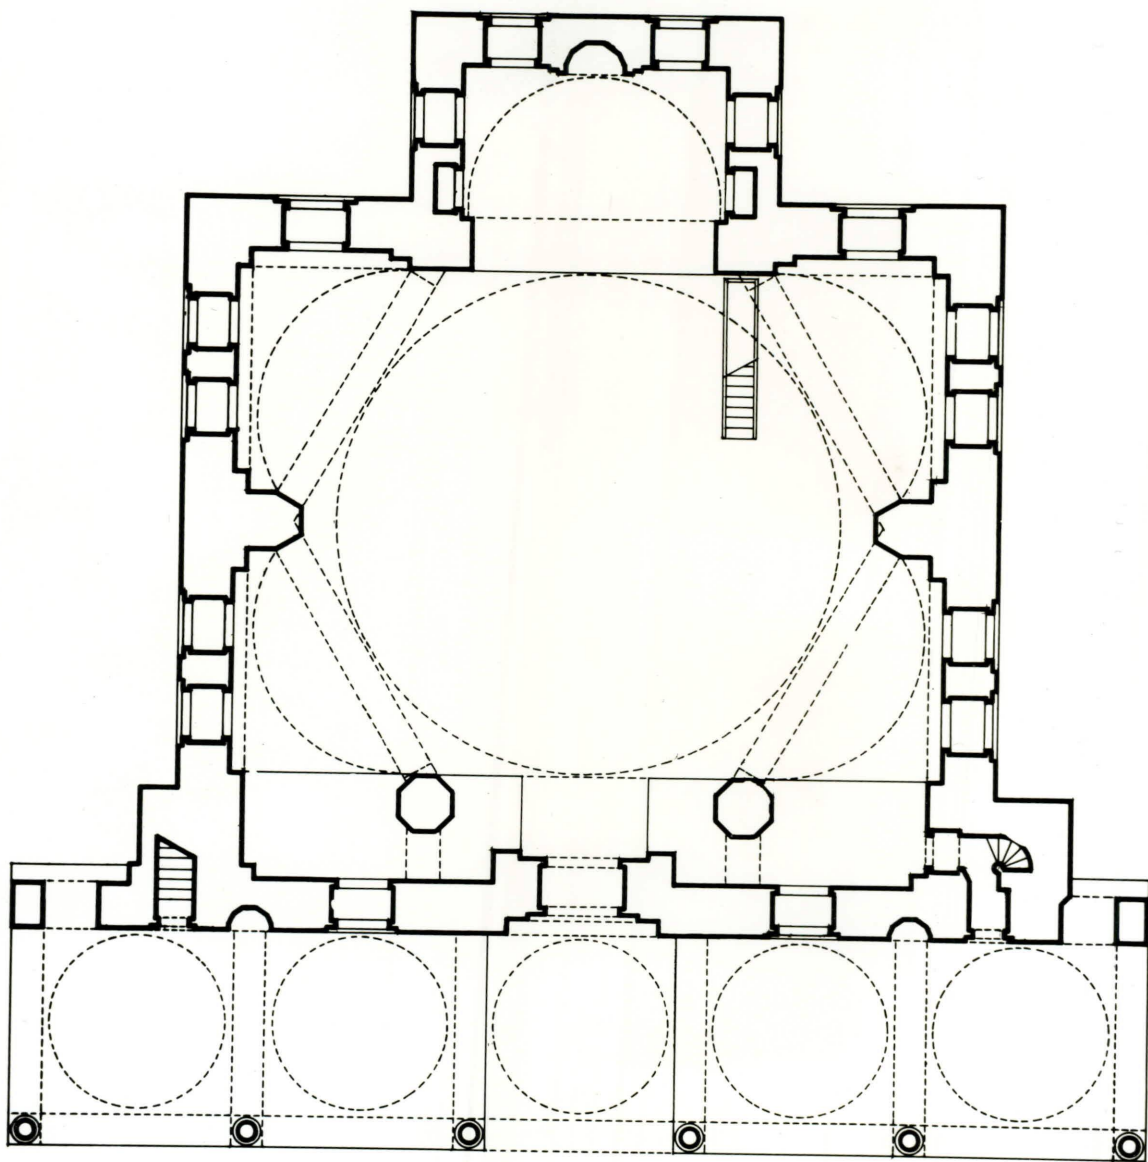

MOLLA ÇELEBİ CAMII , ROOF PLAN
İSTANBUL-BEYOĞLU-FINDIKLI

MOLLA GELEBI CAMII ROOF PLAN
İSTANBUL-BEYOĞLU

0 1 2 3 4 5 10 15 20m. A.K.

495

495

495

495

495