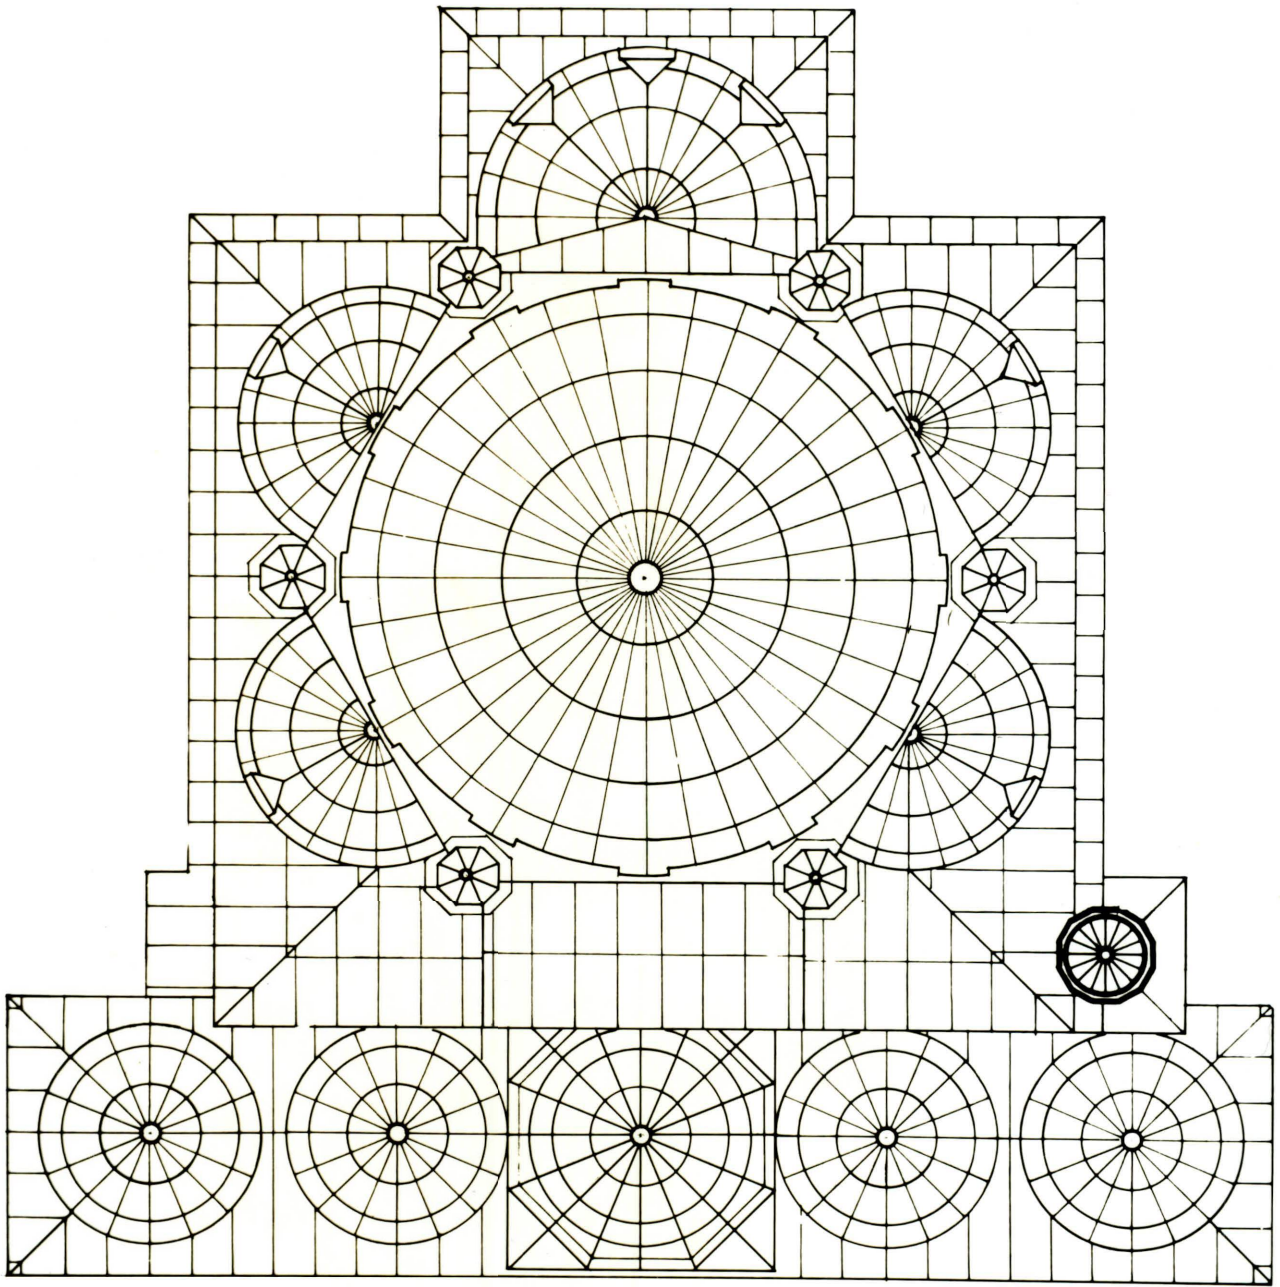

MOLLA ÇELEBİ CAMII , ROOF PLAN
İSTANBUL-BEYOĞLU-FINDIKLI

MOLLA GELEBI CAMII ROOF PLAN
İSTANBUL-BEYOĞLU

0 1 2 3 4 5 10 15 20m. A.K.

495

495

495

495

495