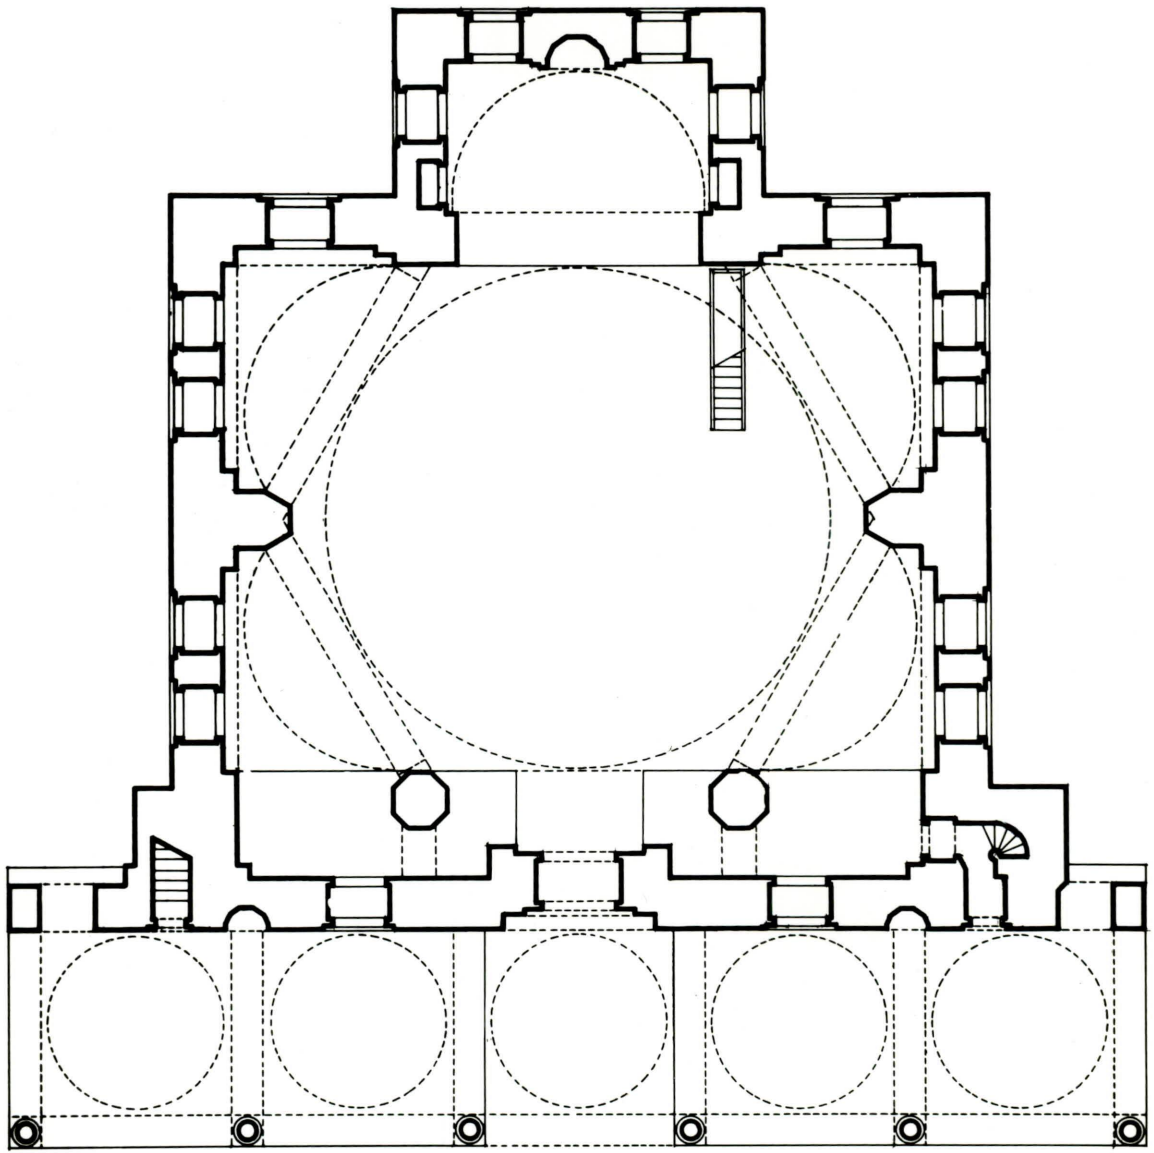

0 1 2 3 4 5 10 15 20m. A.K.