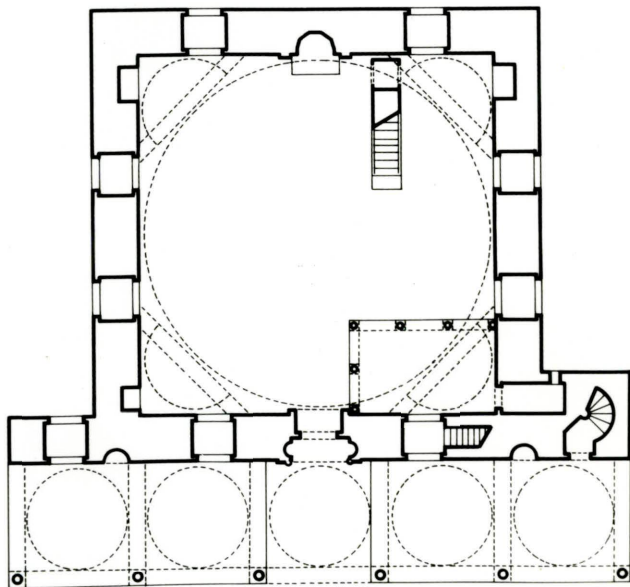

HASEKI HÜRREM SULTAN CAMII (RECONSTRUCTION)
ISTANBUL-FATİH

0 1 2 3 4 5 10 15m. A.K.

AKP-SD-H-001

HASEKI (REKONSTRÜKSİYON)

0 1 2 3 4 5 10 15m. A.K.

HASEKİ HÜRREM SULTAN CAMII
İSTANBUL - FATİH

0 1 2 3 4 5 10 15m. A.K.