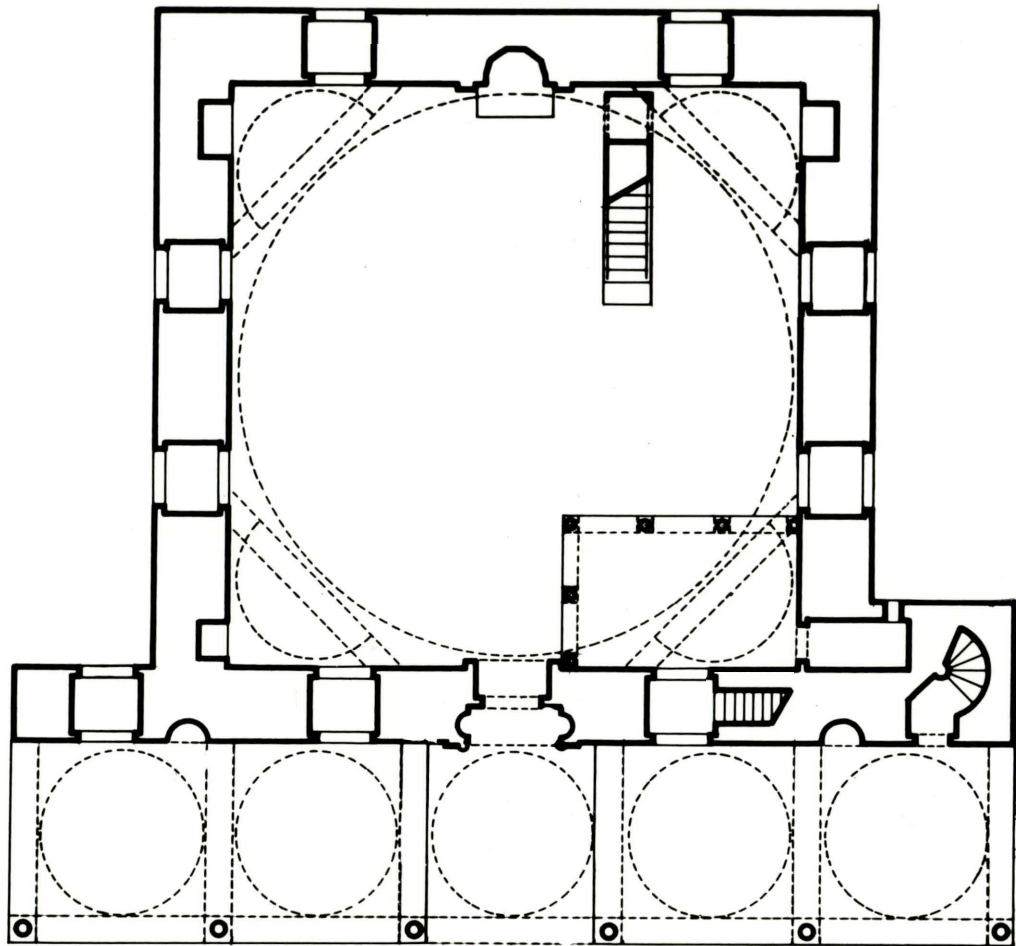

HASEKI HÜRREM SULTAN CAMII (RECONSTRUCTION)
ISTANBUL-FATİH

0 1 2 3 4 5 10 15m. A.K.

AKP-SD-H-001

HASEKI (REKONSTRÜKSİYON)

0 1 2 3 4 5 10 15m. A.K.

HASEKİ HÜRREM SULTAN CAMII
İSTANBUL - FATİH

0 1 2 3 4 5 10 15m. A.K.

16

HASEKI HÜRREM SULTAN MOSQUE, ISTANBUL (RECONSTRUCTION)