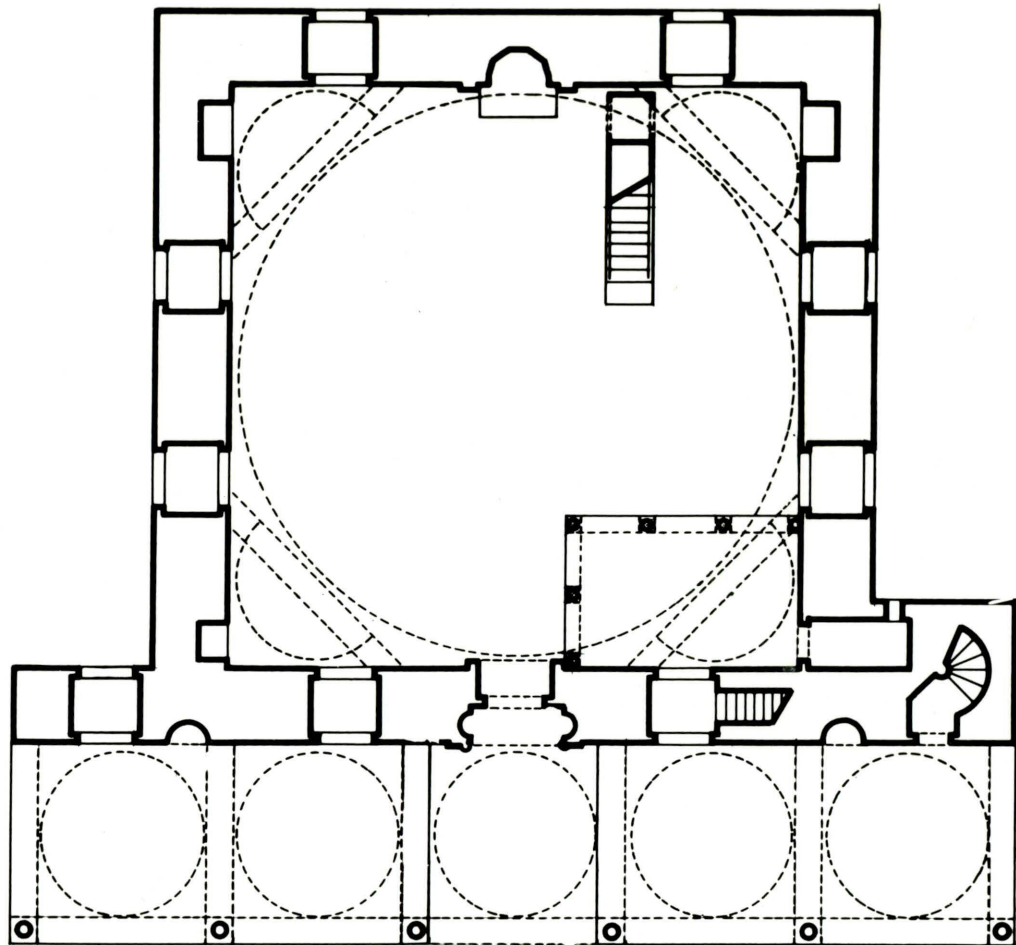

HASEKI HÜRREM SULTAN CAMII (RECONSTRUCTION)
ISTANBUL-FATİH

0 1 2 3 4 5 10 15m. A.K.

AKP-SD-H-001

HASEKI (REKONSTRÜKSİYON)

0 1 2 3 4 5 10 15m. A.K.

HASEKİ HÜRREM SULTAN CAMII
İSTANBUL - FATİH

0 1 2 3 4 5 10 15m. A.K.